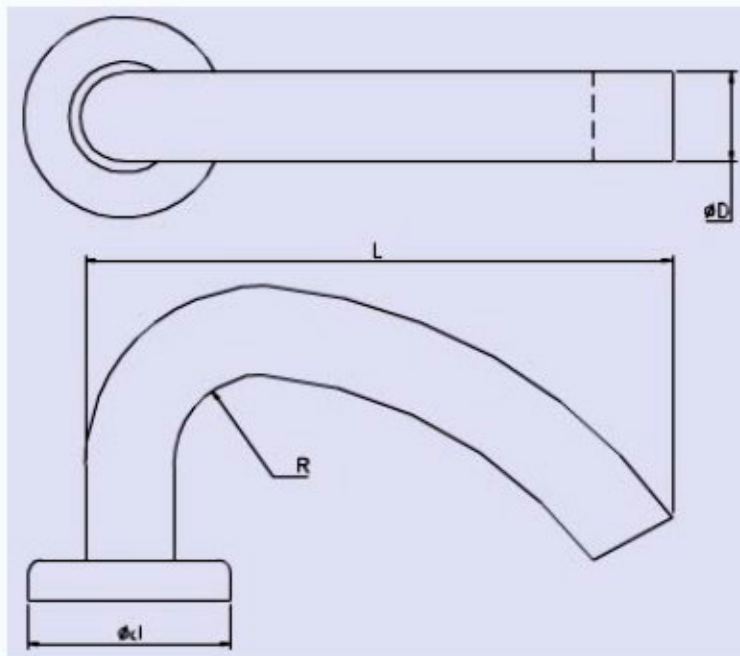

Mortice Handle

J P HARDWARE

SSLH10

Material : Stainless Steel

Finish : Stain Finish, Glossy Finish

Code	D	L	R	d	Glossy	Stain	Combi
SSLH10	22	114	22.5	46	✓	✓