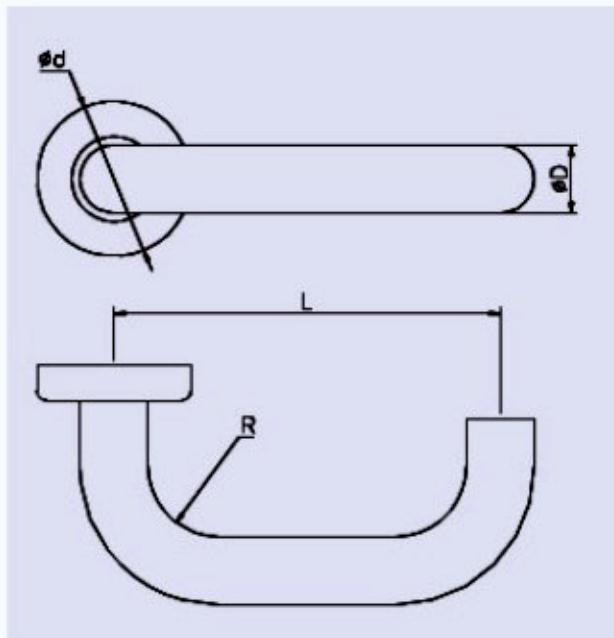

# Mortice Handle

# J P HARDWARE

**SSLH5**

**Material** : Stainless Steel

**Finish** : Stain Finish, Glossy Finish

Code	d1	L1	R1	H	Glossy	Stain	Combi
SSLH5A	19				✓	✓	
SSLH5B	22				✓	✓	