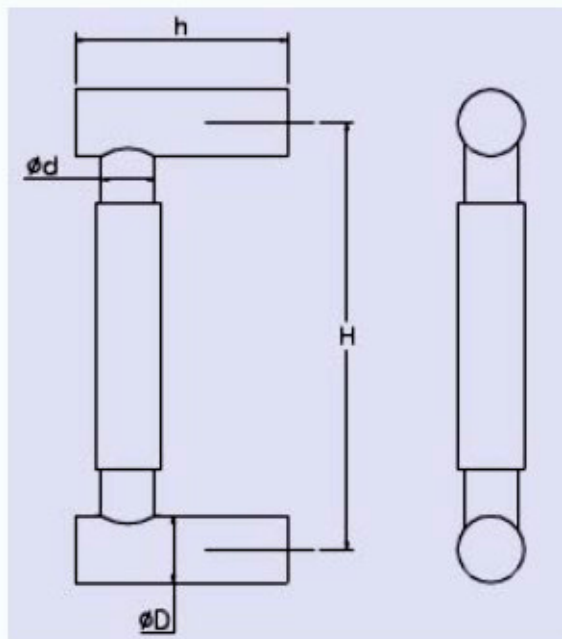

# Cabinet Handle

**J P HARDWARE**

“SSCH1”

**Material :** Stainless Steel

**Finish :** Stain Finish, Glossy Finish,  
Combination of Stain & Glossy Finish

Code	D	H	h	L	d	Glossy	Stain	Combi
103	10	64	25	15	8	✓	✓	✓
104	10	96	25	15	8	✓	✓	✓
105	10	128	25	15	8	✓	✓	✓
106	10	160	25	15	8	✓	✓	✓
107	10	192	25	15	8	✓	✓	✓
108	10	224	25	15	8	✓	✓	✓
1010	10	288	25	15	8	✓	✓	✓
1012	10	352	25	15	8	✓	✓	✓
123	12	64	25	15	10	✓	✓	✓
124	12	96	25	15	10	✓	✓	✓
125	12	128	25	15	10	✓	✓	✓
126	12	160	25	15	10	✓	✓	✓
127	12	192	25	15	10	✓	✓	✓
128	12	224	25	15	10	✓	✓	✓
1210	12	288	25	15	10	✓	✓	✓
1212	12	352	25	15	10	✓	✓	✓

# Cabinet Handle

**J P HARDWARE**

“SSCH3”

**Material :** Stainless Steel

**Finish :** Stain Finish, Glossy Finish,  
Combination of Stain & Glossy Finish

Code	D	H	h	d	Glossy	Stain	Combi
83	8	64	32	8			✓
84	8	96	32	8			✓
85	8	128	32	8			✓
86	8	160	32	8			✓
87	8	192	32	8			✓
88	8	224	32	8			✓
810	8	288	32	8			✓
103	10	64	32	8			✓
104	10	96	32	8			✓
105	10	128	32	8			✓
106	10	160	32	8			✓
107	10	192	32	8			✓
108	10	224	32	8			✓
1010	10	288	32	8			✓