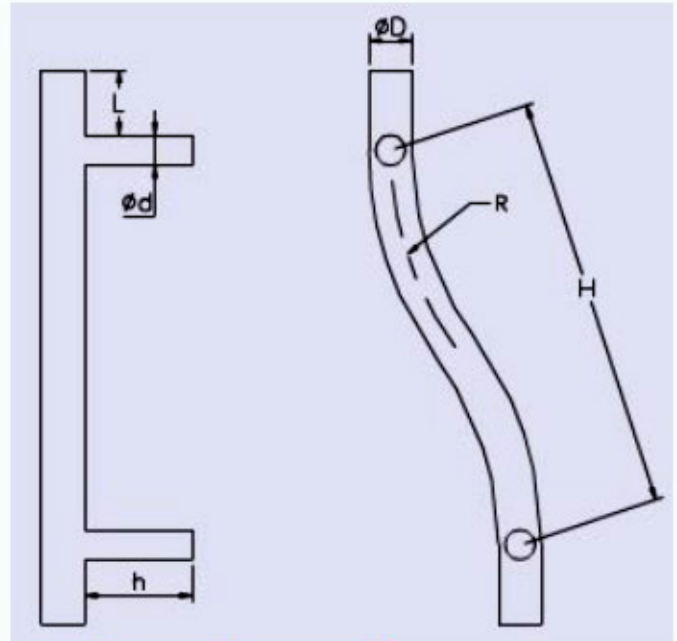

# Cabinet Handle

**J P HARDWARE**

“SSCH1”

**Material :** Stainless Steel

**Finish :** Stain Finish, Glossy Finish,  
Combination of Stain & Glossy Finish

Code	D	H	h	L	d	Glossy	Stain	Combi
103	10	64	25	15	8	✓	✓	✓
104	10	96	25	15	8	✓	✓	✓
105	10	128	25	15	8	✓	✓	✓
106	10	160	25	15	8	✓	✓	✓
107	10	192	25	15	8	✓	✓	✓
108	10	224	25	15	8	✓	✓	✓
1010	10	288	25	15	8	✓	✓	✓
1012	10	352	25	15	8	✓	✓	✓
123	12	64	25	15	10	✓	✓	✓
124	12	96	25	15	10	✓	✓	✓
125	12	128	25	15	10	✓	✓	✓
126	12	160	25	15	10	✓	✓	✓
127	12	192	25	15	10	✓	✓	✓
128	12	224	25	15	10	✓	✓	✓
1210	12	288	25	15	10	✓	✓	✓
1212	12	352	25	15	10	✓	✓	✓

# Cabinet Handle

**J P HARDWARE**

“SSCH3”

**Material :** Stainless Steel

**Finish :** Stain Finish, Glossy Finish,  
Combination of Stain & Glossy Finish

Code	D	H	h	d	Glossy	Stain	Combi
83	8	64	32	8			✓
84	8	96	32	8			✓
85	8	128	32	8			✓
86	8	160	32	8			✓
87	8	192	32	8			✓
88	8	224	32	8			✓
810	8	288	32	8			✓
103	10	64	32	8			✓
104	10	96	32	8			✓
105	10	128	32	8			✓
106	10	160	32	8			✓
107	10	192	32	8			✓
108	10	224	32	8			✓
1010	10	288	32	8			✓